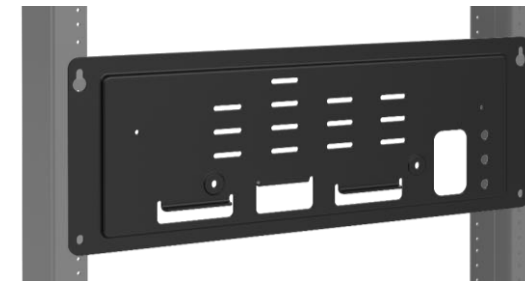

Rack Mount Plate for Multi-Slot Cradles

BRKT-EC30-10SC1-01

Rack Mount Plate, install EC30 Multi-Slot Cradles on a 19-inch IT rack (enables mounting of EC30 devices oriented horizontally with displays facing up, scan engines facing out).